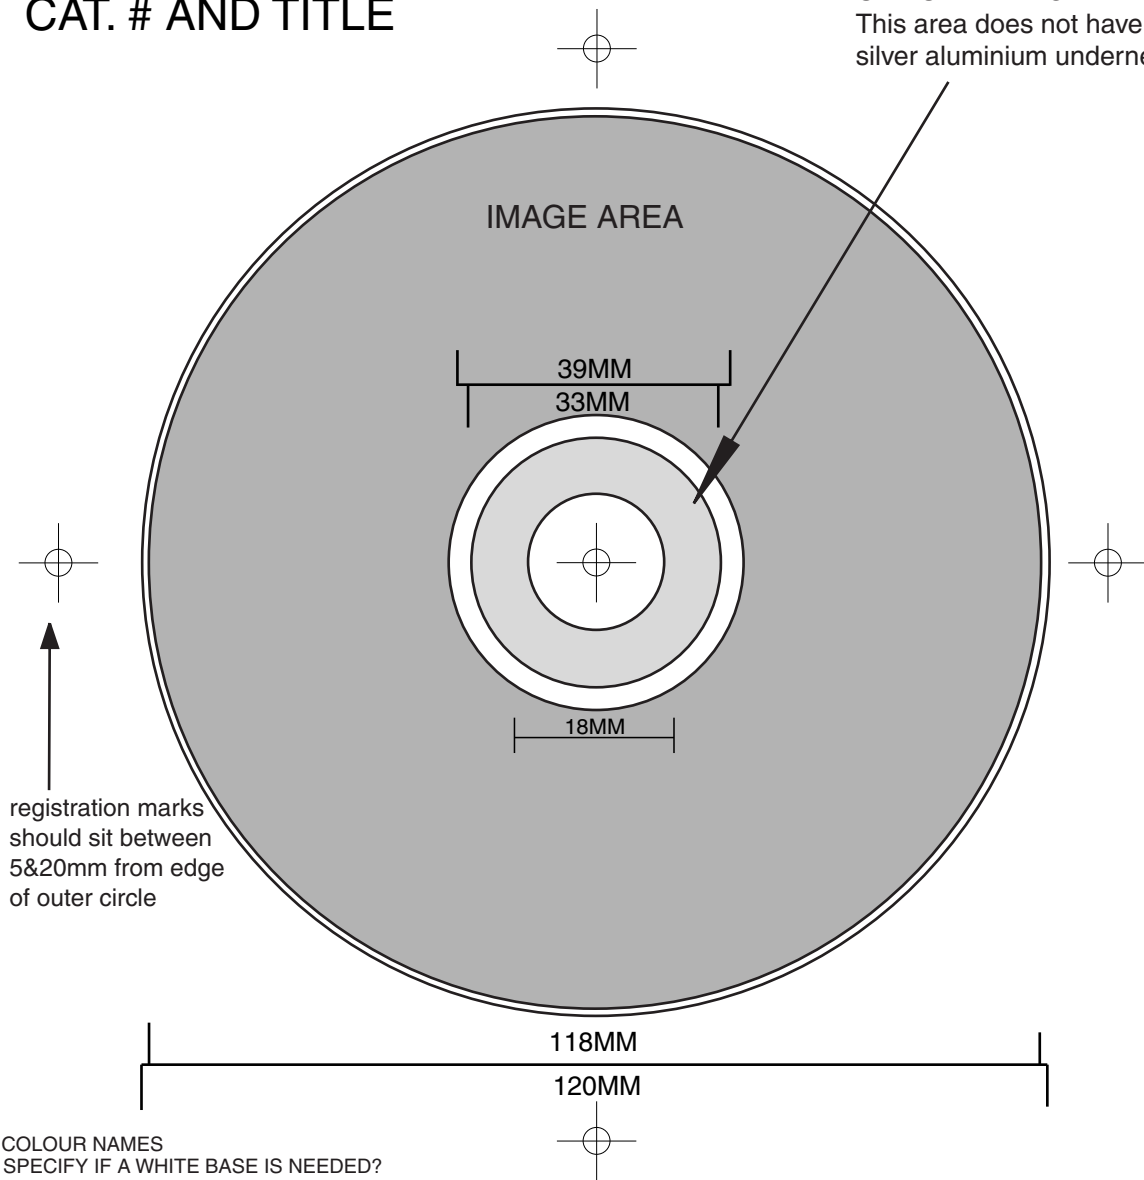

# DVD CD LABEL

CAT. # AND TITLE

OPTIONAL IMAGE AREA  
This area does not have  
silver aluminium underneath!

SCREEN PRINTED  
FILM SUPPLIED: POSITIVE, RIGHT READING EMULSION UP  
PLEASE SUPPLY COLOUR CORRECT PROOF WITH FILM